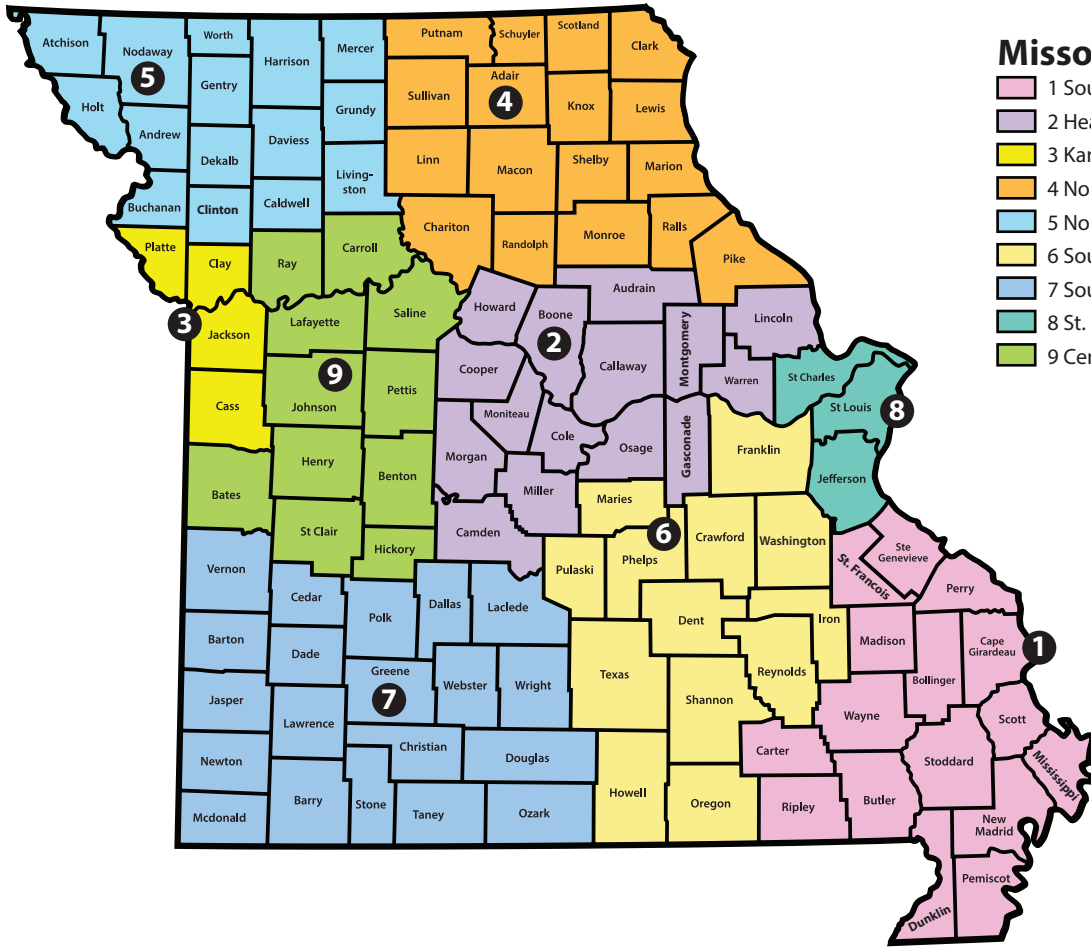

MLDS Specialist Contact Information

Missouri RPDCs

- 1 Southeast - Cape Girardeau
- 2 Heart of Missouri
- 3 Kansas City
- 4 Northeast - Kirksville
- 5 Northwest - Maryville
- 6 South Central - Rolla
- 7 Southwest - Springfield
- 8 St. Louis
- 9 Central - Warrensburg

Boundary Exceptions

- A school district may choose to utilize services from any RPDC.
- State supervisors are assigned to the RPDC in their respective regions.

1. Southeast RPDC

800-401-6680

Vince Powell

vpowell@semo.edu